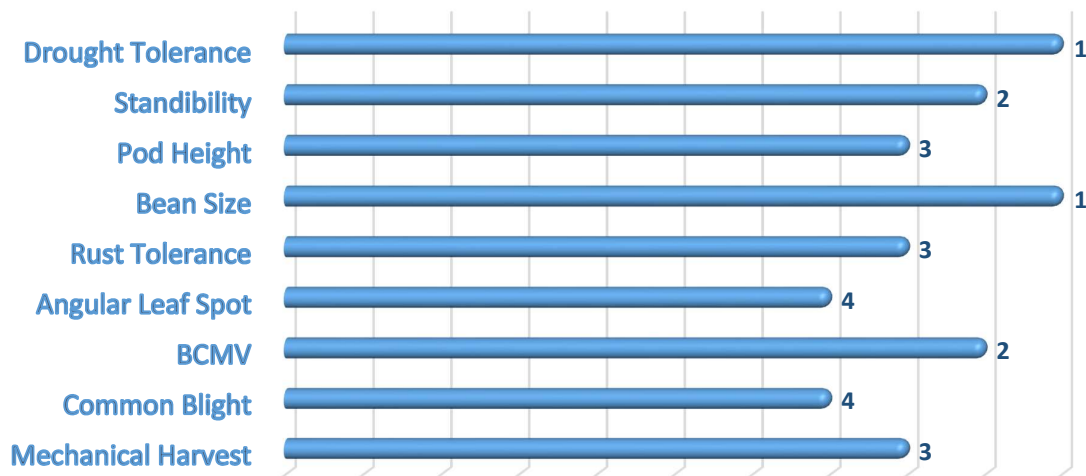

RED SPECKLED SUGARBEAN

LAKE 101

- Maturity:** Ultra-Early
- Grain Colour:** Tan with Red Speckles
- Grain Shape:** Cranberry (Oval)
- Days to 50% Flower:** 30
- Days to Harvest (14% RGM):** 90
- Growth Habit:** Determinate Bush Type
- Yield Potential:** 2.5Mt/ha

This ultra-early sugar bean is unmatched in its quickness to harvest. Ideally suited to farmers in famine or drought stricken areas that need to make use of a short season to achieve invaluable food security. The bean is highly nutritious with a high protein content. LAKE 101 is also suited to the commercial farmer aiming to benefit from high early season commodity prices by harvesting before the rest, reducing risk exposure or for the farmer wanting to plant a late season crop. The growth habit is upright and if planted with narrower rows and a population above 220,000 plants/ha, the high pod height may allow mechanical harvest.