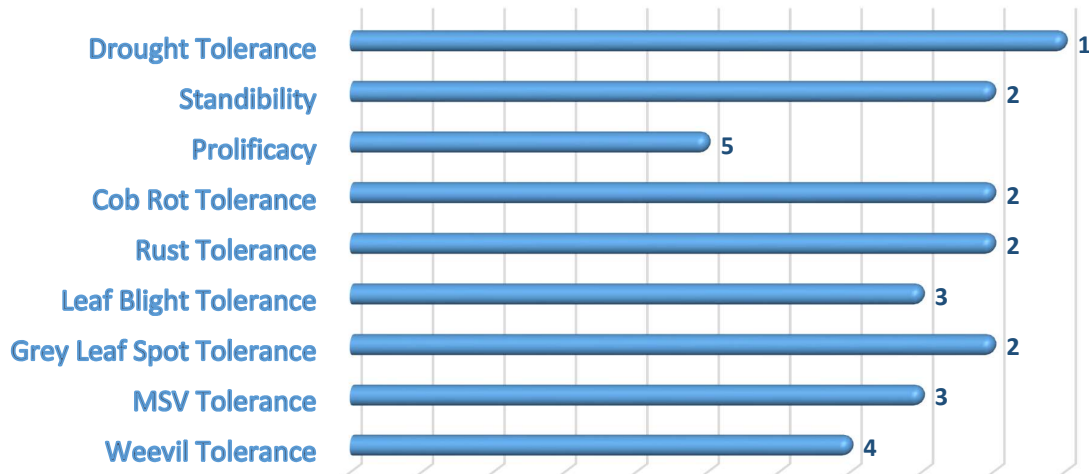

WHITE HYBRID MAIZE

LAKE 501

Maturity: Early Medium

Grain Colour: White

Grain Type: Semi Dent

Days to 50% Flower: 68

Days to Harvest (12% RGM): 125

Yield Potential: 10Mt/ha

LAKE 501 is an early medium white maize hybrid that shows extreme drought tolerance. Its ability to remain dormant in dry periods and bounce back to give farmers a sound yield is unrivalled. The plant has well placed, low cobs with a thick stalk ensuring that the plant remains standing until harvest. LAKE 501 has excellent resistance to all major leaf diseases.