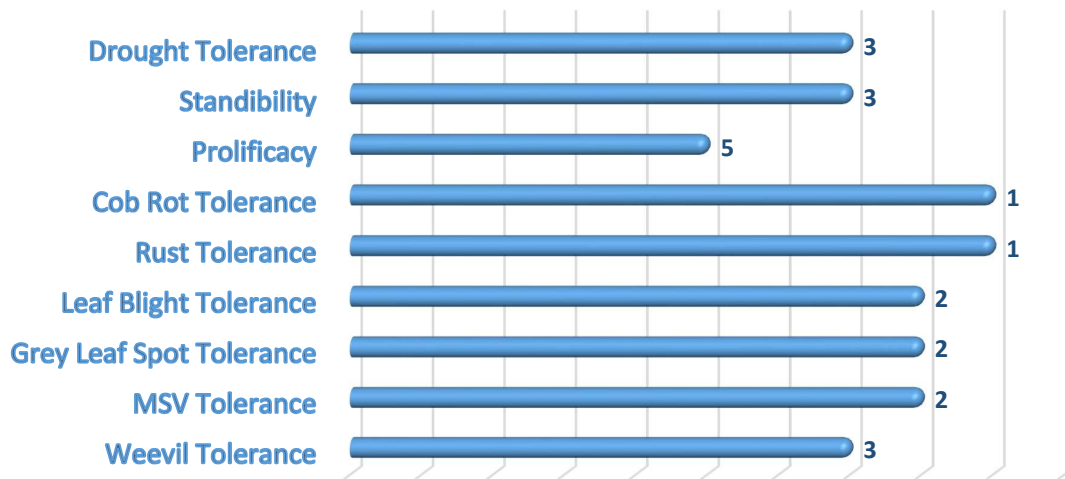

WHITE HYBRID MAIZE

LAKE 601

- Maturity:** Medium
- Grain Colour:** White
- Grain Type:** Flint
- Days to 50% Flower:** 72
- Days to Harvest (12.5% RGM):** 140
- Yield Potential:** 9 Mt/ha
- GMO Status:** GMO-free

This tropical hybrid is well adapted across many of Africa’s environments from hot, humid lowlands to dry mid altitudes and high potential wet highlands. LAKE 601 performs stronger than other hybrids in acidic soils and also shows exceptionally good nitrogen-use efficiency, as well as Striga tolerance, making this hybrid a top performer in emerging farmer sectors. It is also recommended to commercial farmers for its high yield potential and resistance to Nicosulfuron herbicides.